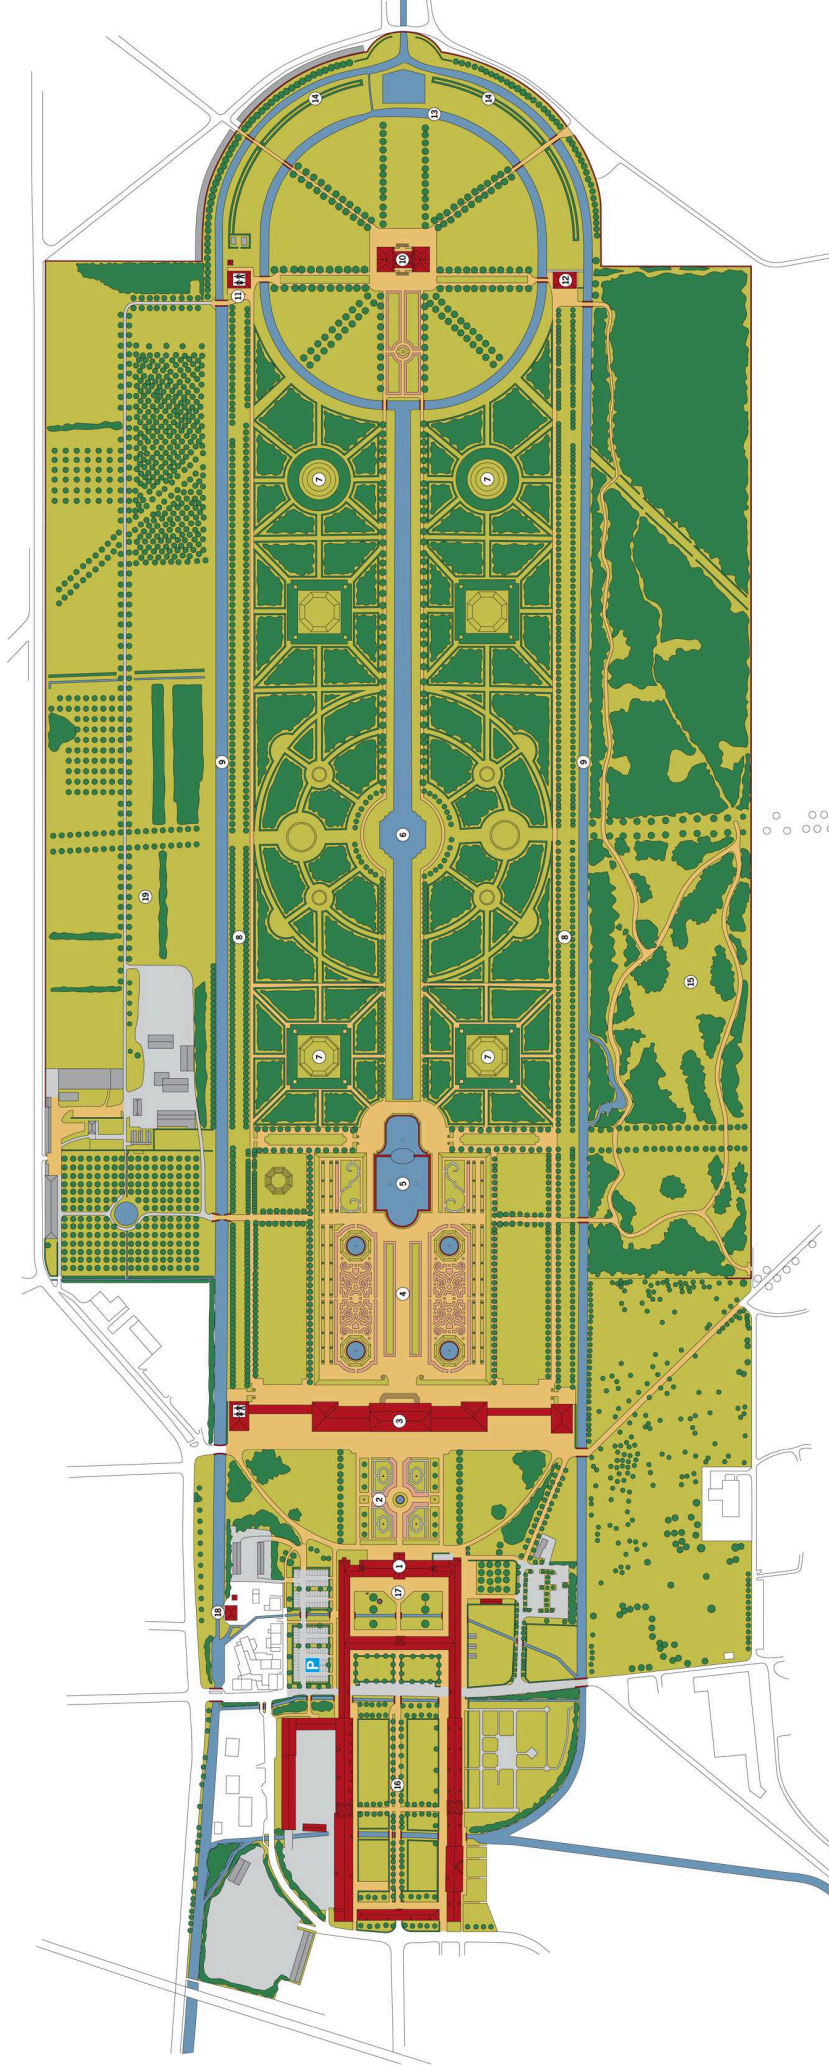

# Schleißheim Palaces and Court Garden

## Legende

- 1 Schleißheim Old Palace
- 2 Parterre between the Old and New Palaces
- 3 Schleißheim New Palace
- 4 Parterre
- 5 Cascade
- 6 Central Canal
- 7 Bosquet area
- 8 Avenue of lime trees (Tapis verts)
- 9 Side canal
- 10 Lustheim Palace
- 11 Northern Pavilion with "Beautiful Stable"
- 12 Southern Pavilion with Renatus Chapel
- 13 Circular canal around Lustheim Palace
- 14 Hedges replacing the former orangery
- 15 Landscape section of the park
- 16 Wilhelmshof
- 17 Maximilianshof
- 18 Well house with pumps (not accessible)
- 19 Nursery with orchard (not accessible)